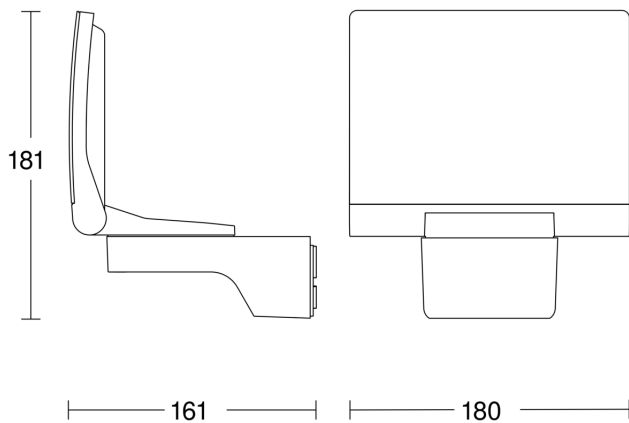

## Technical specifications

Dimensions (L x W x H)	161 x 180 x 181 mm	Cover material	Plastic, opal
With lamp	Yes, STEINEL LED system	Mains power supply	220 – 240 V / 50 – 60 Hz
With motion detector	No	Photo-cell controller	No
Manufacturer's Warranty	5 years	Luminous flux total product	1550 lm
Version	black	Measured luminous flux (360°)	1550 lm
PU1, EAN	4007841033118	Total product efficiency	113 lm/W
Application, place	Outdoors	Colour temperature	3000 K
Application, room	outdoors, all round the building, terrace / balcony, courtyard & driveway	Colour variation LED	SDCM3
Installation site	wall, corner	Lamp	LED cannot be replaced
Installation	Surface wiring, corner, Wall	LED life expectancy (max. °C)	50000 h
Impact resistance	IK03	Service life LED L70B50 (25°)	> 60000 h
IP-rating	IP44	Drop in luminous flux in accordance with LM80	L70B10
Protection class	II	LED cooling system	HCMC (High Conductive Magnesium Composite)
Ambient temperature	-20 – 40 °C	Output	13,7 W
Housing material	HCMC	Colour Rendering Index CRI	= 82

## Dimension Drawing