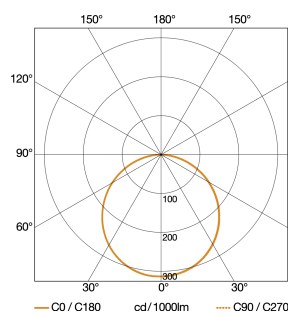

Light Distribution Curve