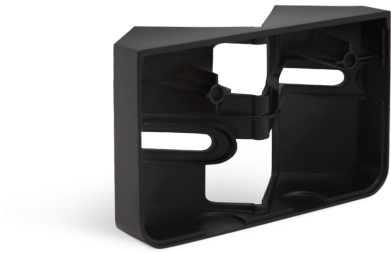

Accessory

Corner wall mount XLED home 2/ PRO 240

black
EAN 4007841 055875
Article number 055875

Function description

For corners and edges! Corner wall mount for floodlight XLED home 2 and XLED PRO 240.

Technical specifications

Dimensions (L x W x H)	30 x 88 x 53 mm	PU1, EAN	4007841055875
Manufacturer's Warranty	3 years	Colour	black
Version	black	Housing material	Plastic