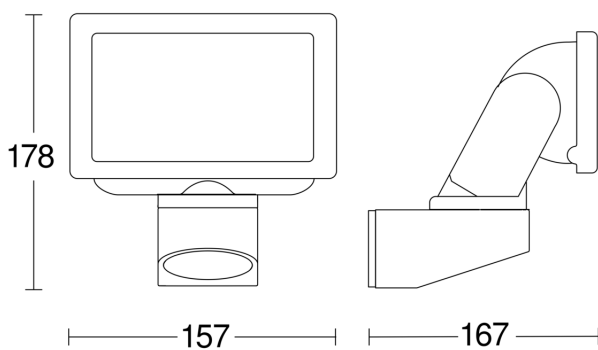

LS 150

white
 EAN 4007841 069223
 Article number 069223

Technical specifications

Dimensions (L x W x H)	178 x 157 x 178 mm
With lamp	Yes, STEINEL LED system
With motion detector	No
Manufacturer's Warranty	3 years
Version	white
PU1, EAN	4007841069223
Application, place	Outdoors
Application, room	garden, front door, courtyard & driveway, multi-storey / underground car park, all round the building, terrace / balcony
Colour	white
Includes corner wall mount	No
Installation site	wall
Installation	Surface wiring, Wall, corner
Impact resistance	IK03
IP-rating	IP44
Protection class	I
Ambient temperature	-10 – 30 °C
Housing material	Aluminium

Dimension Drawing

Circuit diagram